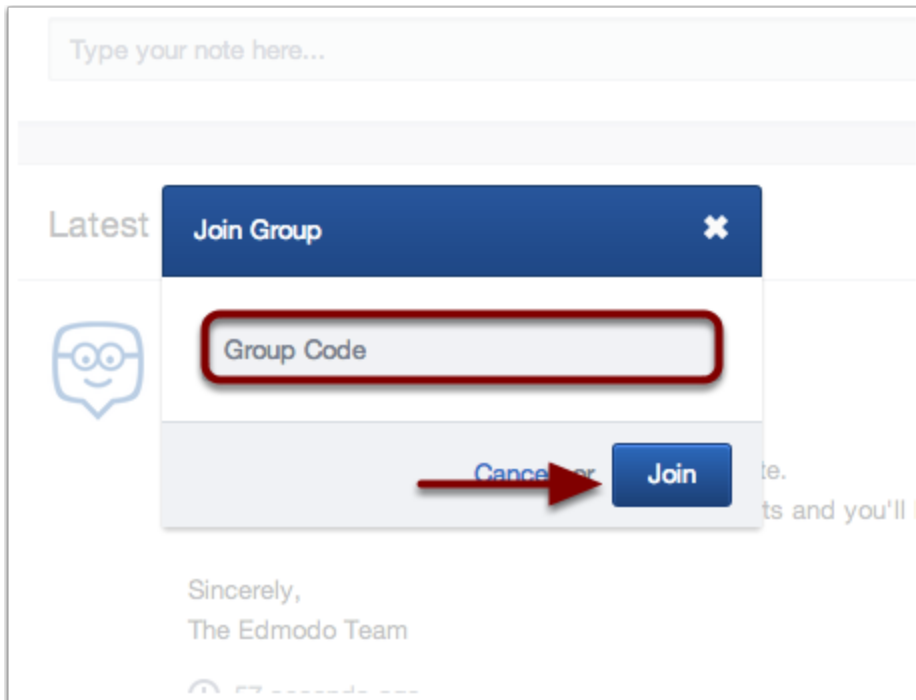

Joining an Edmodo Group

Click the plus icon next to "Groups" and select "Join"

The screenshot shows the Edmodo user interface. At the top, there is a navigation bar with icons for home, notifications, a plus icon, and a book, along with a search bar and a user profile dropdown. Below this is a yellow announcement banner. The main content area is divided into a left sidebar and a main feed. The sidebar has a 'Groups' section with a plus icon circled in red, and a 'Communities' section with links for 'District Office', 'Grandview C-4', and 'Support'. The main feed shows a 'Note' section with a text input field and a 'Recent Posts' section. The 'Recent Posts' section displays a post from 'Edmodo to Me' with a 'Join' button circled in red.

Joining an Edmodo Group

Enter a provided group code and click "Join"

*You must be provided with a code to join any Edmodo group. This can make it difficult to join certain groups, but is an important safety feature. If you want to join a specific group you should contact the group's owner (the person who started it).