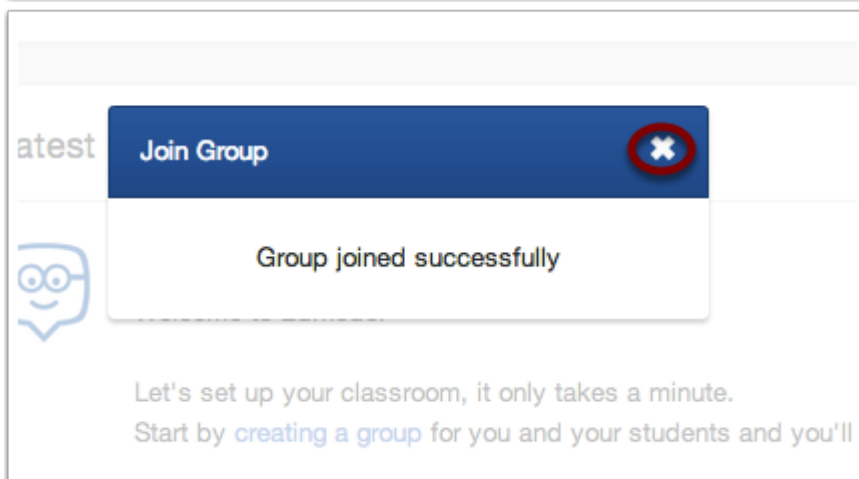

Joining an Edmodo Group

Click the plus icon next to "Groups" and select "Join"

The screenshot shows the Edmodo user interface. At the top, there is a navigation bar with icons for home, notifications, a plus icon, and a book, along with a search bar and a user profile dropdown. Below this is a yellow announcement banner. The main content area is divided into a left sidebar and a main feed. The sidebar has a 'Groups' section with a plus icon circled in red, and a 'Communities' section with links for 'District Office', 'Grandview C-4', and 'Support'. The main feed shows a 'Note' section with a text input field and a 'Recent Posts' section. The 'Recent Posts' section displays a post from 'Edmodo to Me' with a 'Join' button circled in red.

Joining an Edmodo Group

Enter a provided group code and click "Join"

*You must be provided with a code to join any Edmodo group. This can make it difficult to join certain groups, but is an important safety feature. If you want to join a specific group you should contact the group's owner (the person who started it).